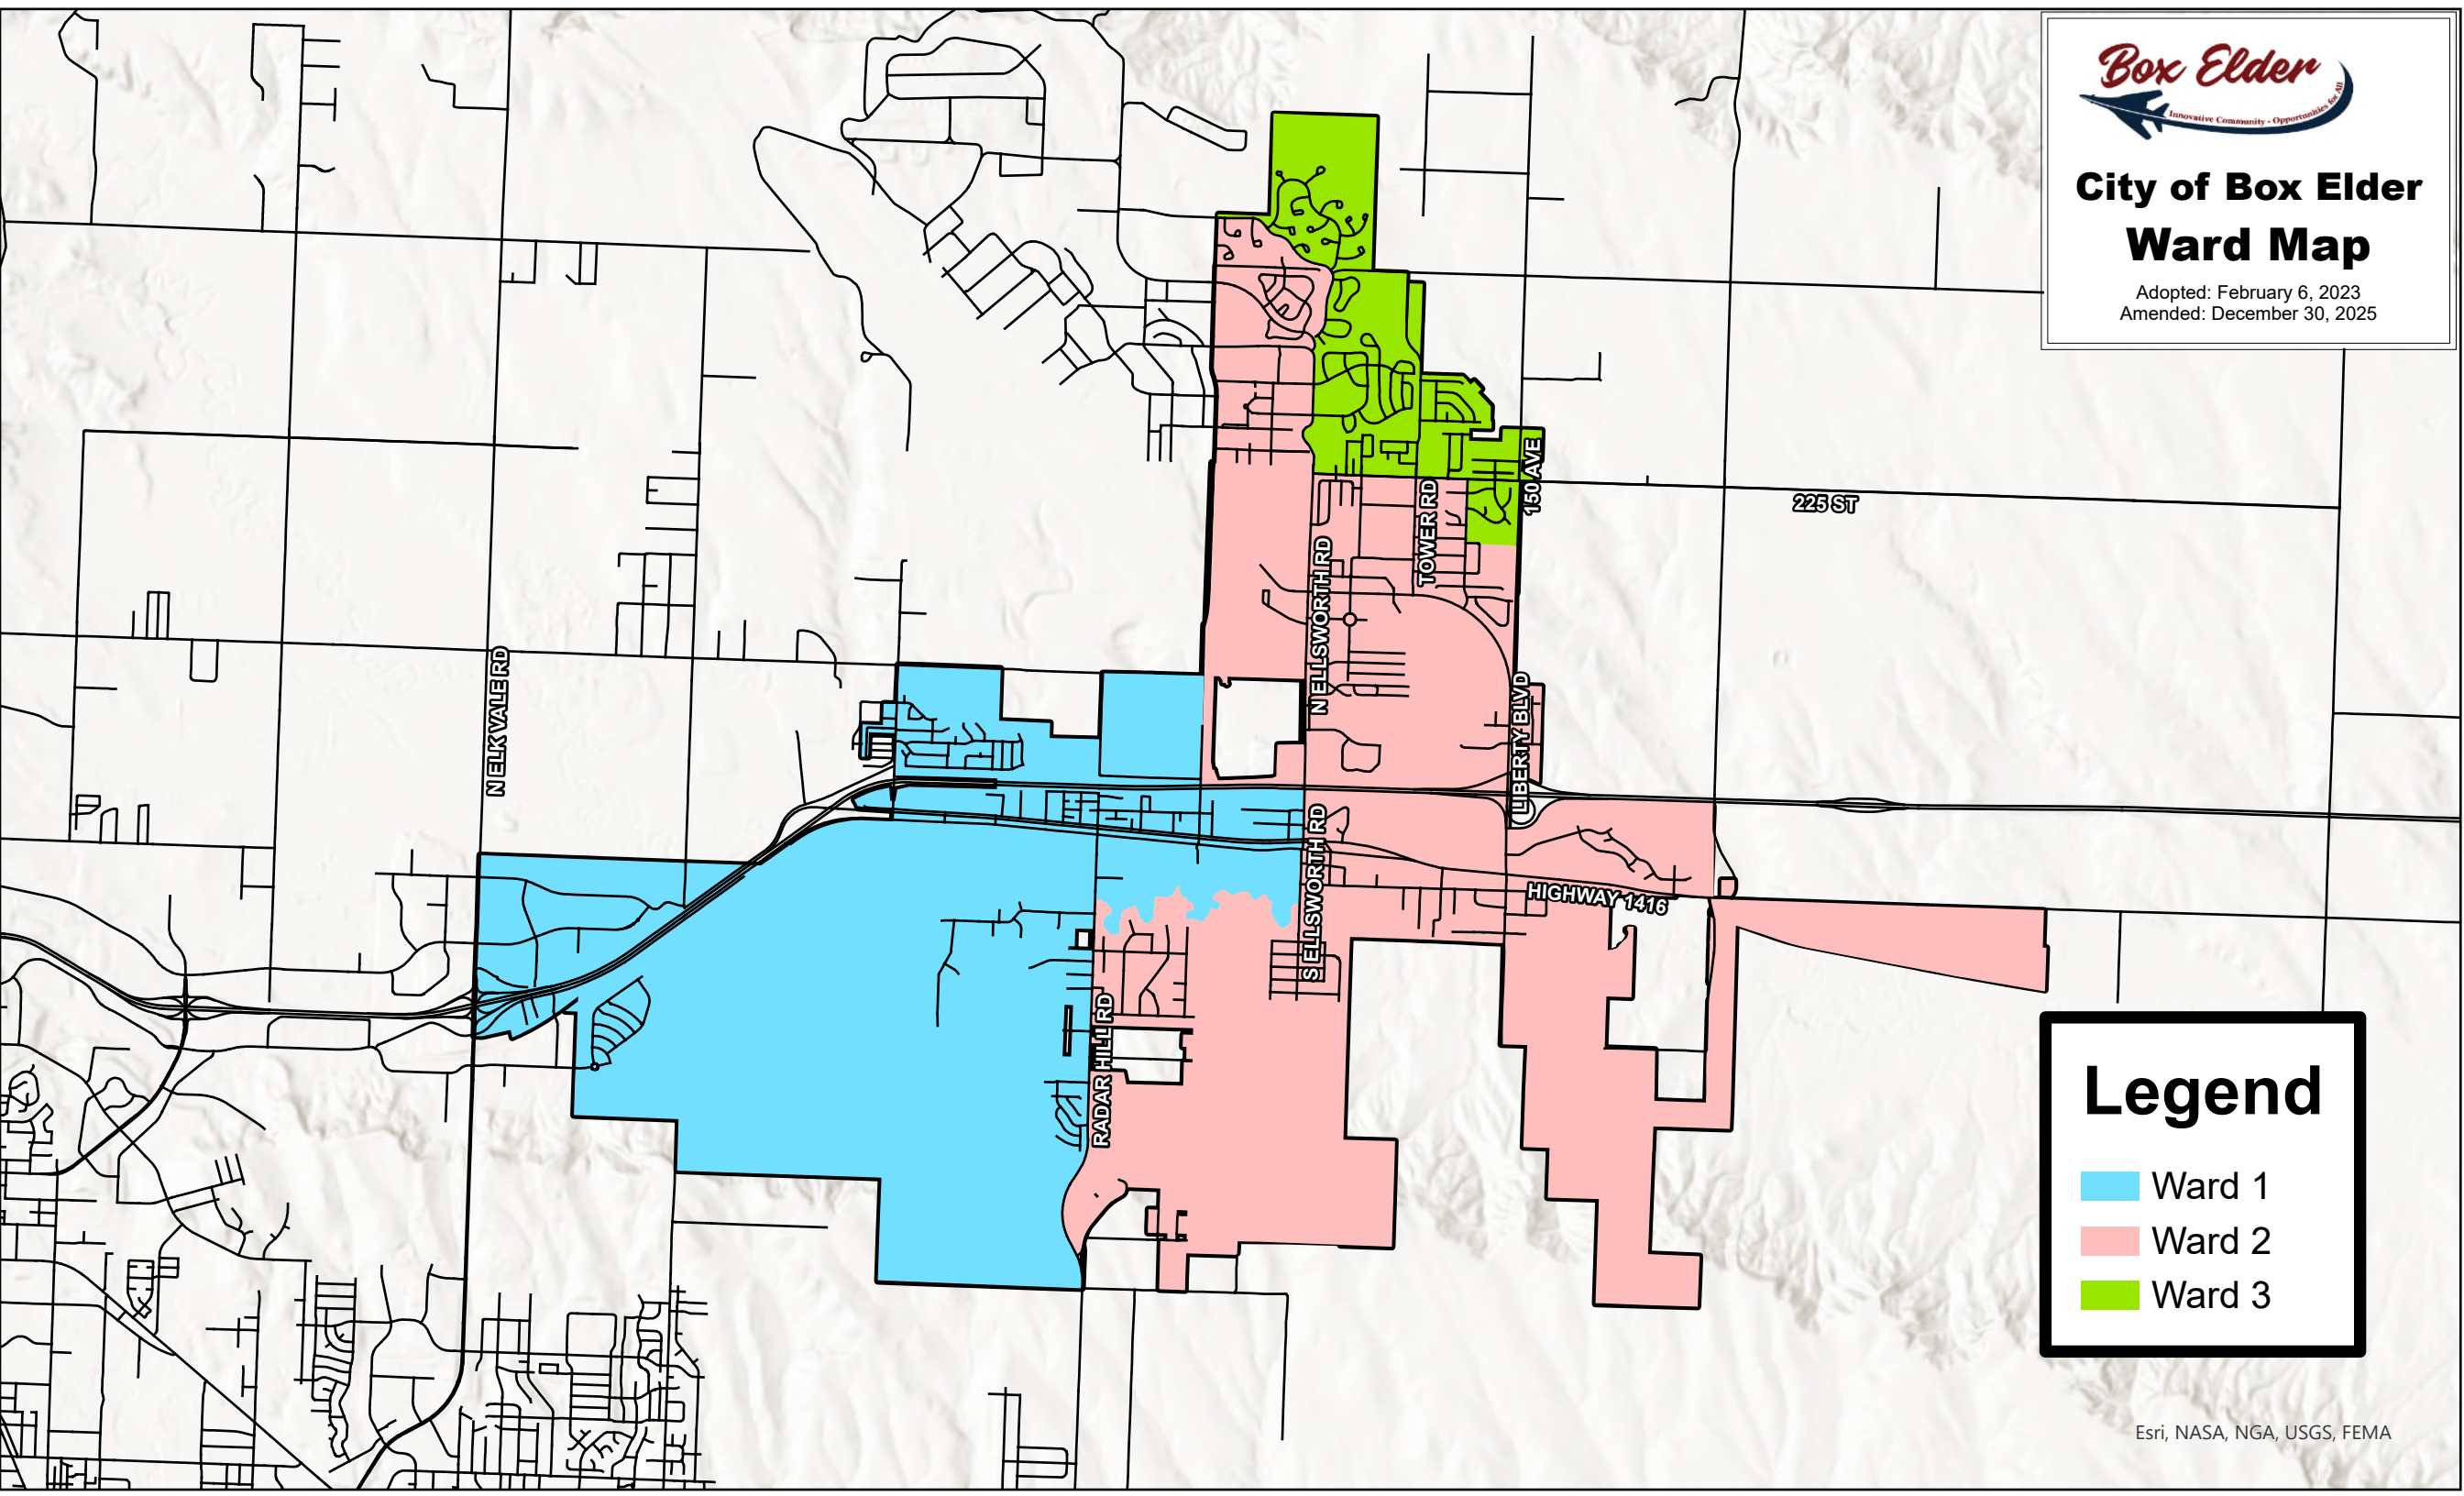

City of Box Elder Ward Map

Adopted: February 6, 2023
Amended: December 30, 2025

Legend

- Ward 1
- Ward 2
- Ward 3